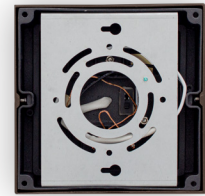

Photometrics: LRS-G-MCT-C90-MGBR

Other Views:

Back View

Performance Table: LRS-G-MCT-C90-MGBR

MODEL NO.	Wattage	Voltage	Lumens	Color Temp.	BUG Rating	LPW
LRS-G-MCT-C90-MGBR	12W	120V	650LM	3000K 4000K 5000K	B0-U3-G1	54

Sample Ordering

Model	Color Temp.	CRI	Housing
LRS - G - MCT - C90 - MGBR			

Other Models: