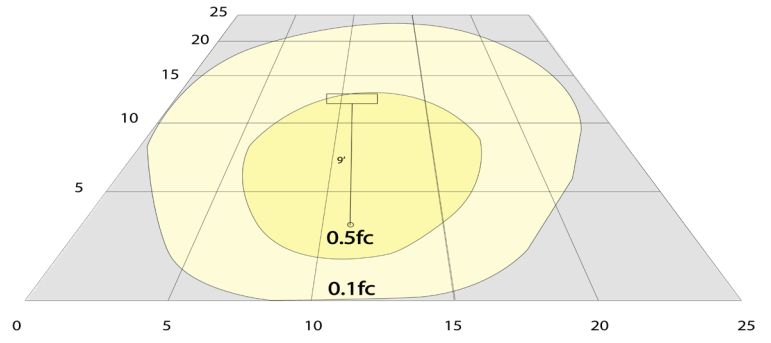

## Photometrics: LRS-G-MCT-C90-MGBR

BUG Rating: B0-U3-G1

Area 25'x 25' Mounting Height: 9'

## Other Views:

Side View

Front View

Back View