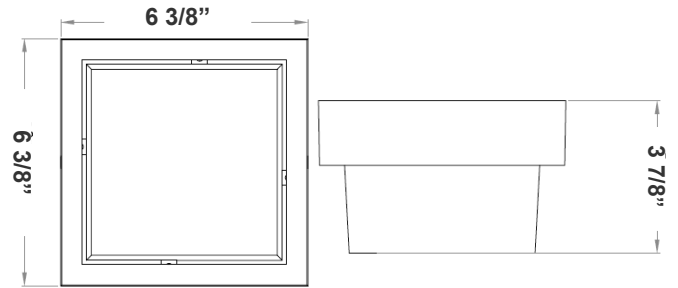

# LRS SERIES Outdoor Lighting

LRS-G-MCT-C90-MGBR

**WESTGATE**  
THE FUTURE IS HERE...AND IT'S QUITE BRIGHT!

Customer Name: \_\_\_\_\_

Project Name: \_\_\_\_\_

Note: \_\_\_\_\_ Type: \_\_\_\_\_

6 3/8"(L) x 6 3/8"(W) x 3 7/8"(H)