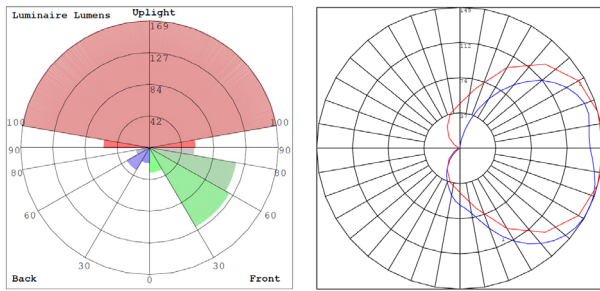

Photometrics: LRS-G-MCT-C90-MGBR

BUG Rating: B0-U3-G1